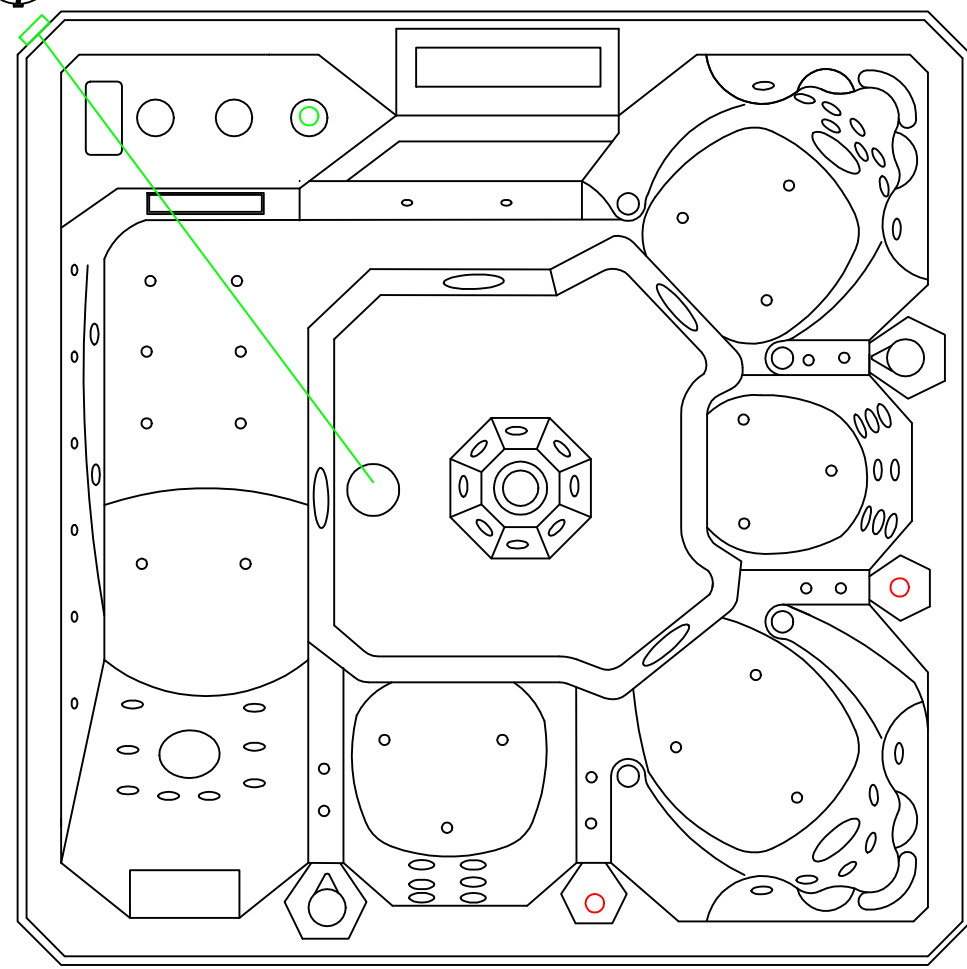

air pump  
700W

heater  
3000W

filter pump  
250W

water pump  
1500W

water pump  
1500W

Spa AT-006B